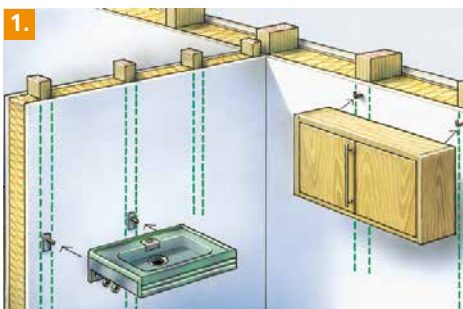

## StarFinder

Electronic device for detecting uprights and beams in indoor walls.

Rev.1016

- The position of live cables and wires can be precisely determined.
- In dry building work, enables you to reliably find stable fixing points, e.g. for wash basins, kitchen cupboards, shelves, heavy mirrors.
- Locating areas between uprights that are free from sub-structures, e.g. for making breakthroughs (kitchen hatches, skylights).
- Enables you to work with certainty and avoid drilling holes in the wrong places – so no need for subsequent repairs.
- Voltage warning: more safety when drilling! The AV voltage alarm warns continuously of live, unshielded wires.

### OVERVIEW

|          |  |                    |
|----------|--|--------------------|
| <b>1</b> | Wood/metal beam location               | Up to 4 cm depth   |
| <b>2</b> | Targeted location of live supply lines | Up to 4 cm depth   |
|          | Automatic calibration                  | Yes                |
|          | Permanent voltage warning              | Yes                |
|          | Display                                | Super-bright LEDs  |
|          | Detection and warning information      | Visual and audible |