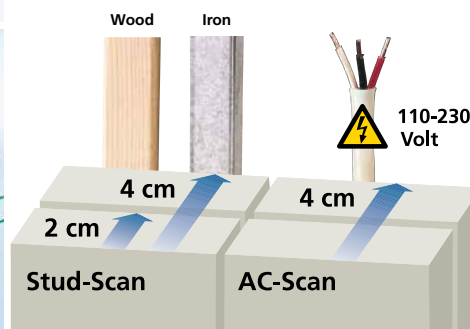

## StarFinder

Electronic device for detecting uprights and beams in indoor walls.

Rev.1016

- The position of live cables and wires can be precisely determined.
- In dry building work, enables you to reliably find stable fixing points, e.g. for wash basins, kitchen cupboards, shelves, heavy mirrors.
- Locating areas between uprights that are free from sub-structures, e.g. for making breakthroughs (kitchen hatches, skylights).
- Enables you to work with certainty and avoid drilling holes in the wrong places – so no need for subsequent repairs.
- Voltage warning: more safety when drilling! The AV voltage alarm warns continuously of live, unshielded wires.

### TECHNICAL DATA

|                               |                                     |
|-------------------------------|-------------------------------------|
| <b>DETECTION RANGE AC</b>     | 110 - 230V, 50 - 60 HZ              |
| <b>WORKING TEMPERATURE</b>    | 0°C ... 40°C (32°F ... 104°F)       |
| <b>STORAGE TEMPERATURE</b>    | -20°C ... 70°C (-4°F ... 158°F)     |
| <b>POWER SUPPLY</b>           | 1 x 9V alkali battery (type 6LR 61) |
| <b>DIMENSIONS (W x H x D)</b> | 85 x 180 x 38 mm                    |
| <b>WEIGHT incl. battery)</b>  | 163 g                               |

### OVERVIEW

|          |  |                    |
|----------|--|--------------------|
| <b>1</b> | Wood/metal beam location               | Up to 4 cm depth   |
| <b>2</b> | Targeted location of live supply lines | Up to 4 cm depth   |
|          | Automatic calibration                  | Yes                |
|          | Permanent voltage warning              | Yes                |
|          | Display                                | Super-bright LEDs  |
|          | Detection and warning information      | Visual and audible |