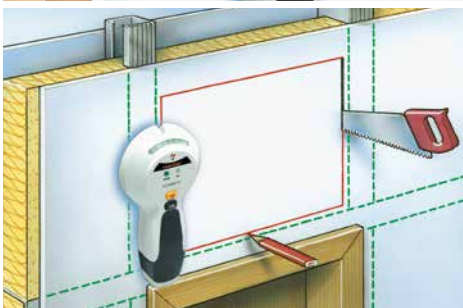

## StarFinder

Electronic device for detecting uprights and beams in indoor walls.

Rev.1016

- The position of live cables and wires can be precisely determined.
- In dry building work, enables you to reliably find stable fixing points, e.g. for wash basins, kitchen cupboards, shelves, heavy mirrors.
- Locating areas between uprights that are free from sub-structures, e.g. for making breakthroughs (kitchen hatches, skylights).
- Enables you to work with certainty and avoid drilling holes in the wrong places – so no need for subsequent repairs.
- Voltage warning: more safety when drilling! The AV voltage alarm warns continuously of live, unshielded wires.

### OVERVIEW

|          |  |                    |
|----------|--|--------------------|
| <b>1</b> | Wood/metal beam location               | Up to 4 cm depth   |
| <b>2</b> | Targeted location of live supply lines | Up to 4 cm depth   |
|          | Automatic calibration                  | Yes                |
|          | Permanent voltage warning              | Yes                |
|          | Display                                | Super-bright LEDs  |
|          | Detection and warning information      | Visual and audible |